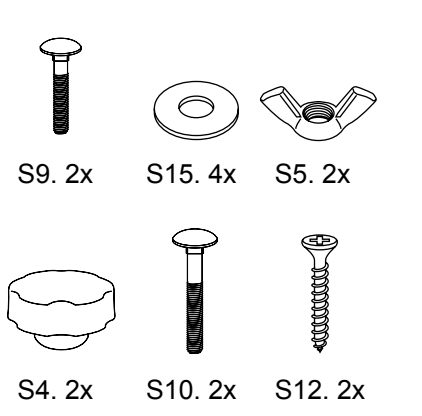

Napoli

MUSEO[®]
QUALITY ARTIST EASELS

Parts

Tools

1

2

3

4

5

6